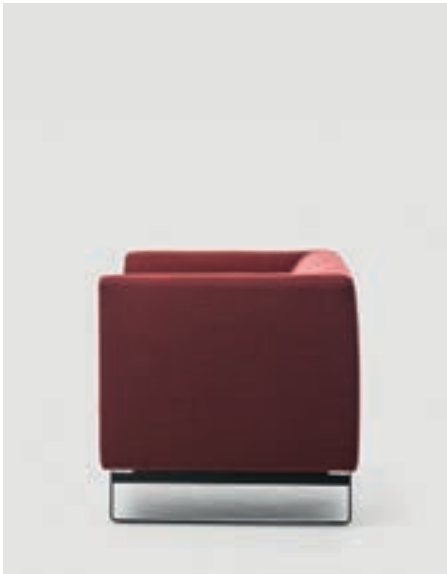

TAILOR

ARMCHAIR / SMALL ARMCHAIR / SOFA / SMALL SOFA

TAILOR cod. 4075
3 seater /
MIL cod. 9095 / 9096
Coffee table

TAILOR

ARMCHAIR / SMALL ARMCHAIR / SOFA / SMALL SOFA

TAILOR cod. 4075
3 seater

TAILOR

TAILOR cod. 9071
Small sofa /
TAILOR cod. 4070
Small armchair /
TAILOR cod. 9075
3 seater

Opposite page:
TAILOR cod. 4075
3 seater

TAILOR

TAILOR cod. 9070
Small armchair

LaCividina

ARMCHAIR / SMALL ARMCHAIR / SOFA / SMALL SOFA

TAILOR cod. 9070
Small armchair

TAILOR

TAILOR cod. 9072
Armchair /
MIL cod. 9096 / 9097
Coffee table